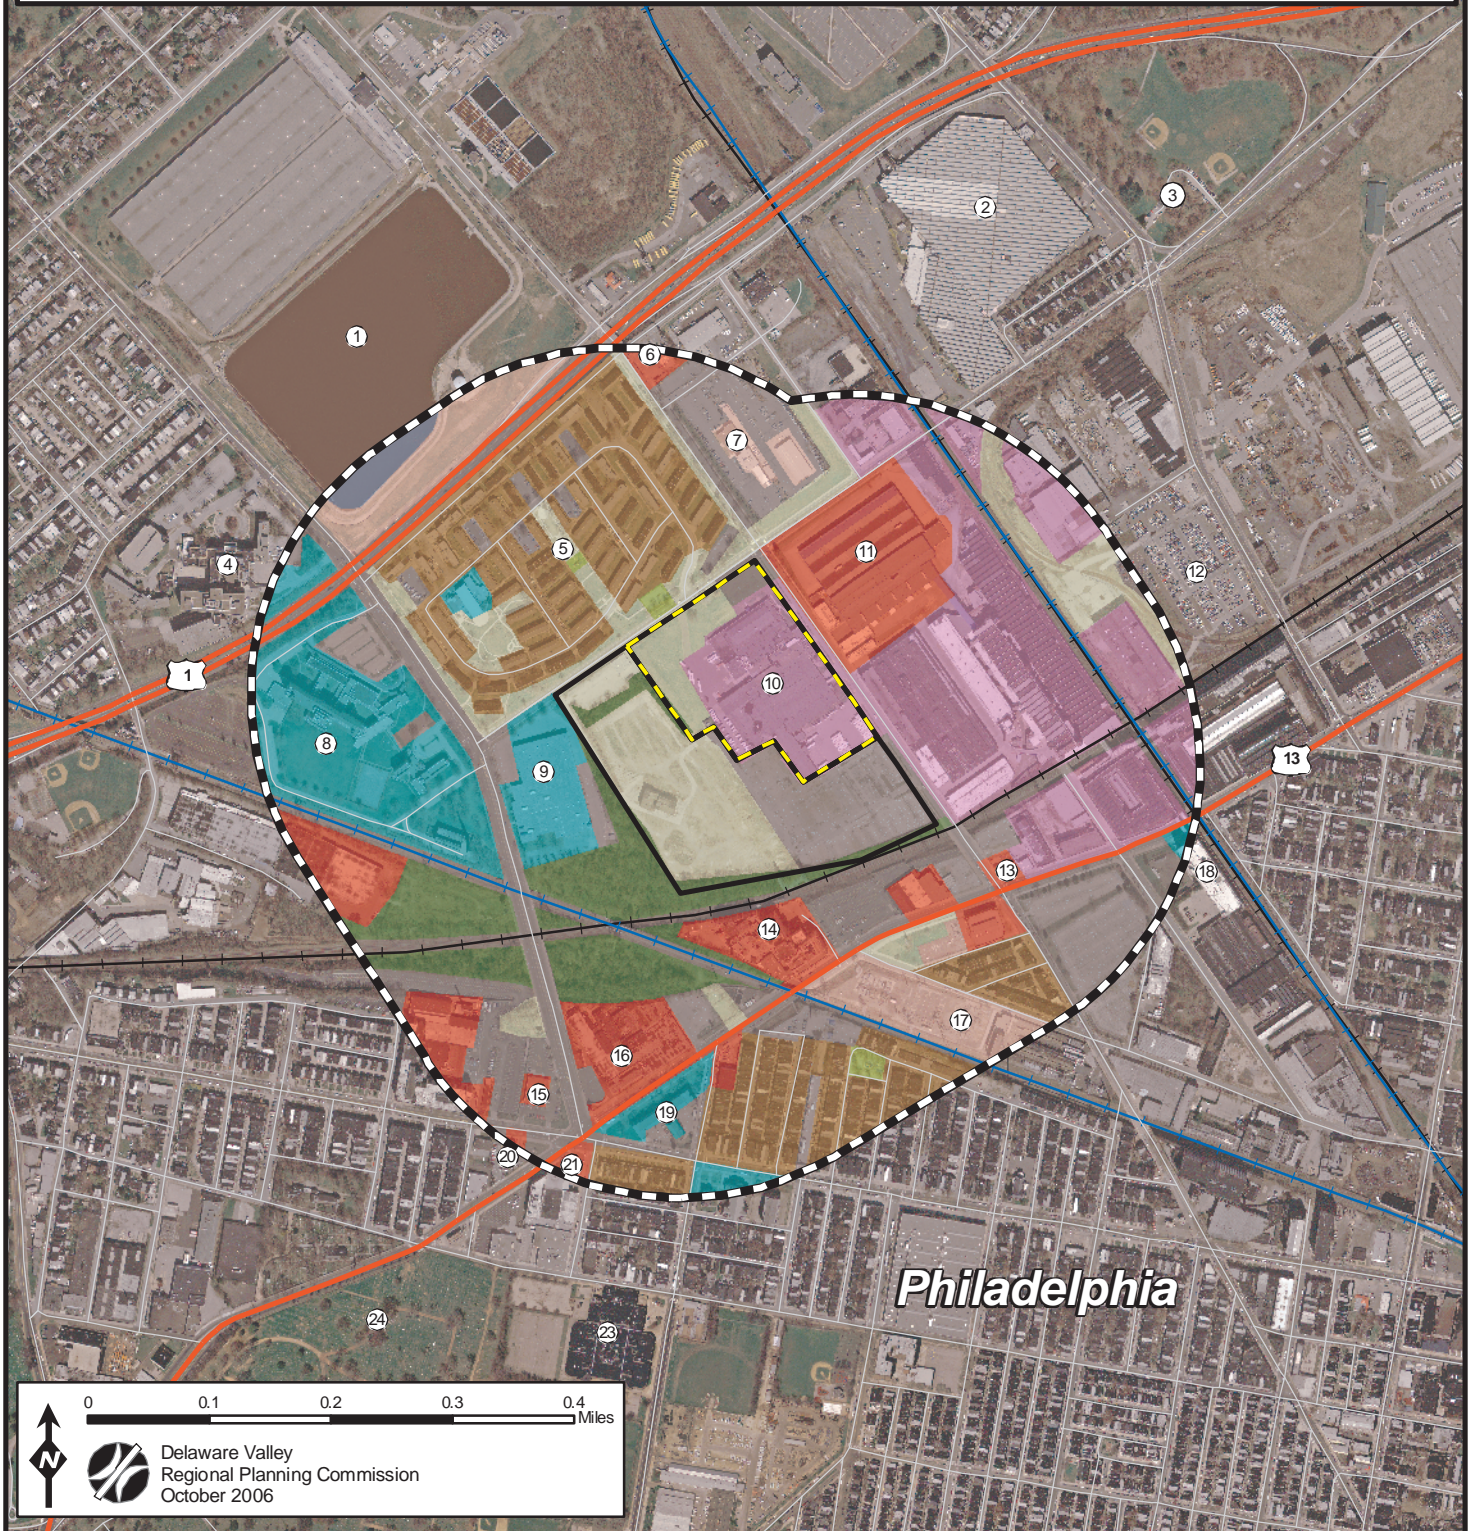

Impacts of Gaming in Greater Philadelphia

Map 13: TrumpStreet Land Use

Impacts of Gaming in Greater Philadelphia

Points of Interest

Map 13: *TrumpStreet* Land Use

1 - Queen Lane Reservoir

2 - Material Culture
Wissahickson Charter School

3 - Fernhill Park

4 - Medical College of Pennsylvania

5 - Abbotsford Homes

6 - Gas Station

7 - Philadelphia Water Department

8 - Eastern Pennsylvania Psychiatric Institute

9 - A. Phillip Randolph Skills Center

10 - Tastykake

11 - GRM Information Management

12 - Salvation Army Kroc Community Center

13 - Fox Street Auto Tags

14 - Tastykake

15 - Pep Boys

16 - Greater Phila. Coalition Against Hunger

17 - PECO

18 - Temple University Health Systems

19 - Mercy Vocational H.S.

20 - McDonald's

21 - Mimo's Pizza

22 - Mt. Peace Cemetery

23 - Rhodes Middle School